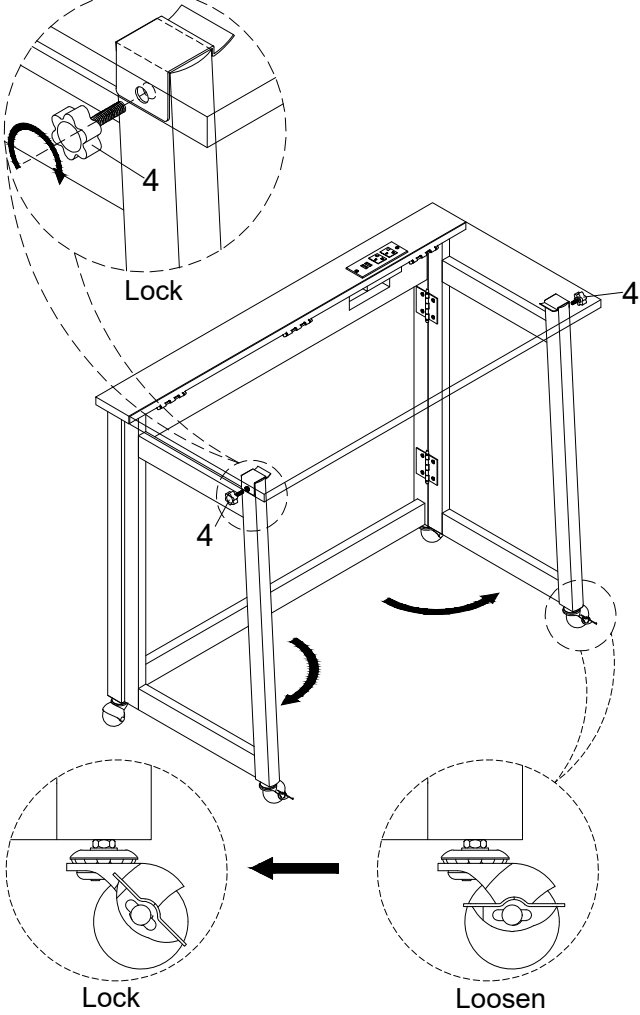

No Room Tech Folding Desk

Parts List

Item	Description	QTY
A	Desk	1

Hardware List

Item	Description	QTY
1	Caster	2
2	Caster With Brake	2
3	Open Wrench	1
4	Hand Nut	2

Overall Dimensions: 36"W x 18"D x 29"H
 Input/Entrée/Entrada 125V, 60Hz, 12A, 1500W
 Output/Sortie/Salida 5VDC MAX, 2.1A

1. CAREFULLY PLACE ALL COMPONENTS ON A RUG, TOWEL, BLANKET OR OTHER PROTECTIVE SURFACE.

Step 1

Step 2

Step 3

Step 1

Fold table for easy storage
(Remove screws and store for future use)

Step 2