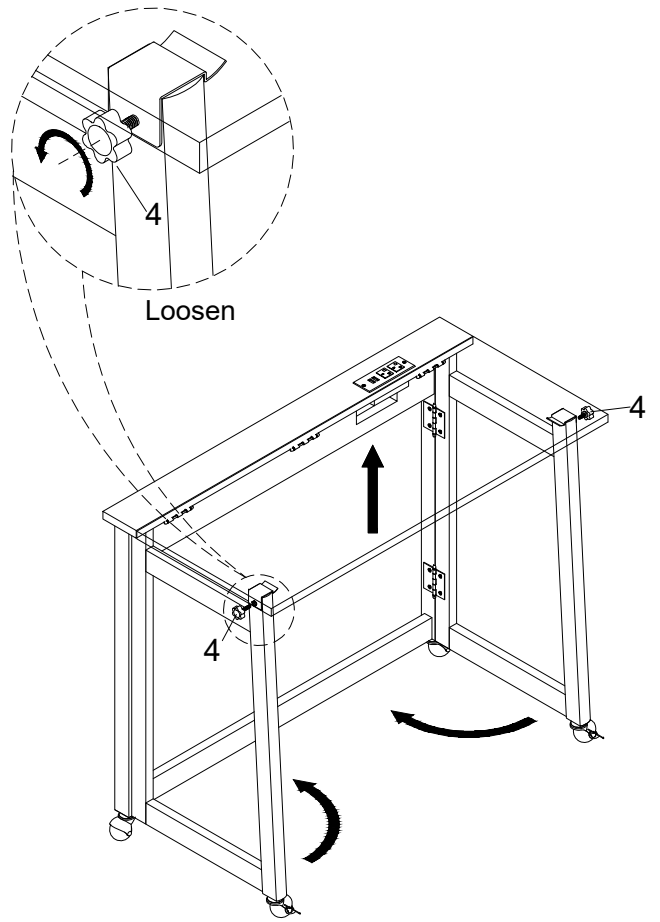

No Room Tech Folding Desk

Parts List

Item	Description	QTY
A	Desk	1

Hardware List

Item	Description	QTY
1	Caster	2
2	Caster With Brake	2
3	Open Wrench	1
4	Hand Nut	2

Overall Dimensions: 36"W x 18"D x 29"H
 Input/Entrée/Entrada 125V, 60Hz, 12A, 1500W
 Output/Sortie/Salida 5VDC MAX, 2.1A

1. CAREFULLY PLACE ALL COMPONENTS ON A RUG, TOWEL, BLANKET OR OTHER PROTECTIVE SURFACE.

Step 1

Step 2

Step 3

Step 1

Fold table for easy storage
(Remove screws and store for future use)

Step 2