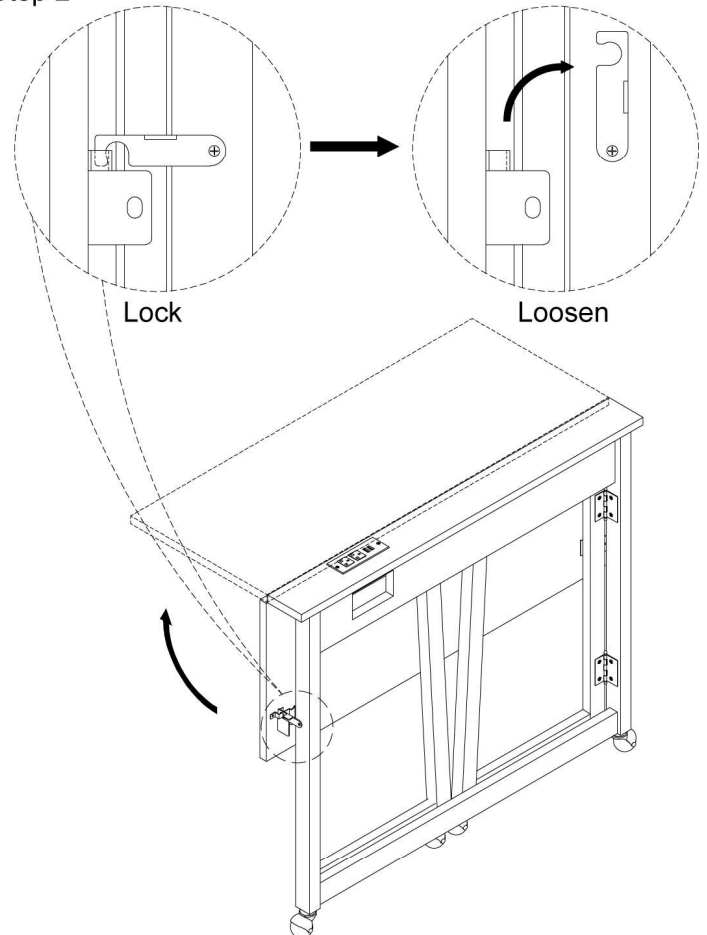

No Room Tech Folding Desk

Parts List

Item	Description	QTY
A	Desk	1

Hardware List

Item	Description	QTY
1	Caster	2
2	Caster With Brake	2
3	Open Wrench	1
4	Hand Nut	2

Overall Dimensions: 36"W x 18"D x 29"H
 Input/Entrée/Entrada 125V, 60Hz, 12A, 1500W
 Output/Sortie/Salida 5VDC MAX, 2.1A

1. CAREFULLY PLACE ALL COMPONENTS ON A RUG, TOWEL, BLANKET OR OTHER PROTECTIVE SURFACE.

Step 1

Step 2

Step 3

Step 1

Fold table for easy storage
(Remove screws and store for future use)

Step 2