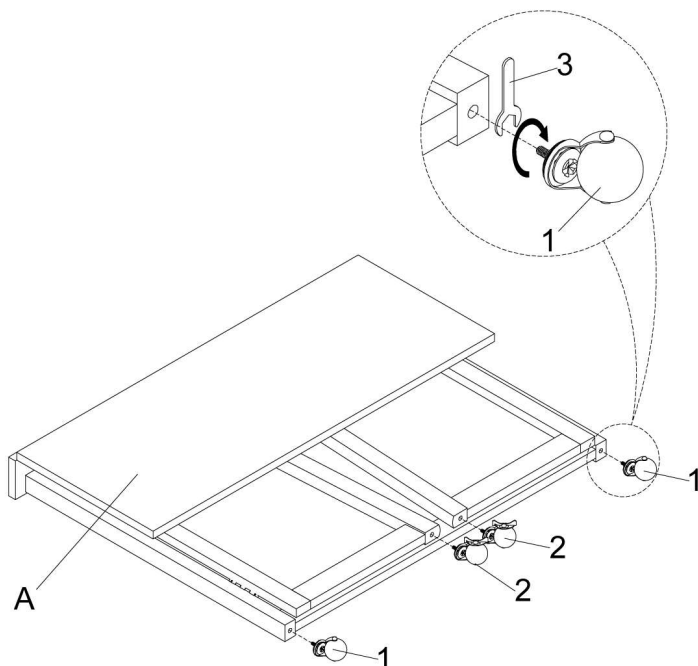

No Room Tech Folding Desk

Parts List

Item	Description	QTY
A	Desk	1

Hardware List

Item	Description	QTY
1	Caster	2
2	Caster With Brake	2
3	Open Wrench	1
4	Hand Nut	2

Overall Dimensions: 36"W x 18"D x 29"H
 Input/Entrée/Entrada 125V, 60Hz, 12A, 1500W
 Output/Sortie/Salida 5VDC MAX, 2.1A

1. CAREFULLY PLACE ALL COMPONENTS ON A RUG, TOWEL, BLANKET OR OTHER PROTECTIVE SURFACE.

Step 1

Step 2

Step 3

Step 1

Fold table for easy storage
(Remove screws and store for future use)

Step 2